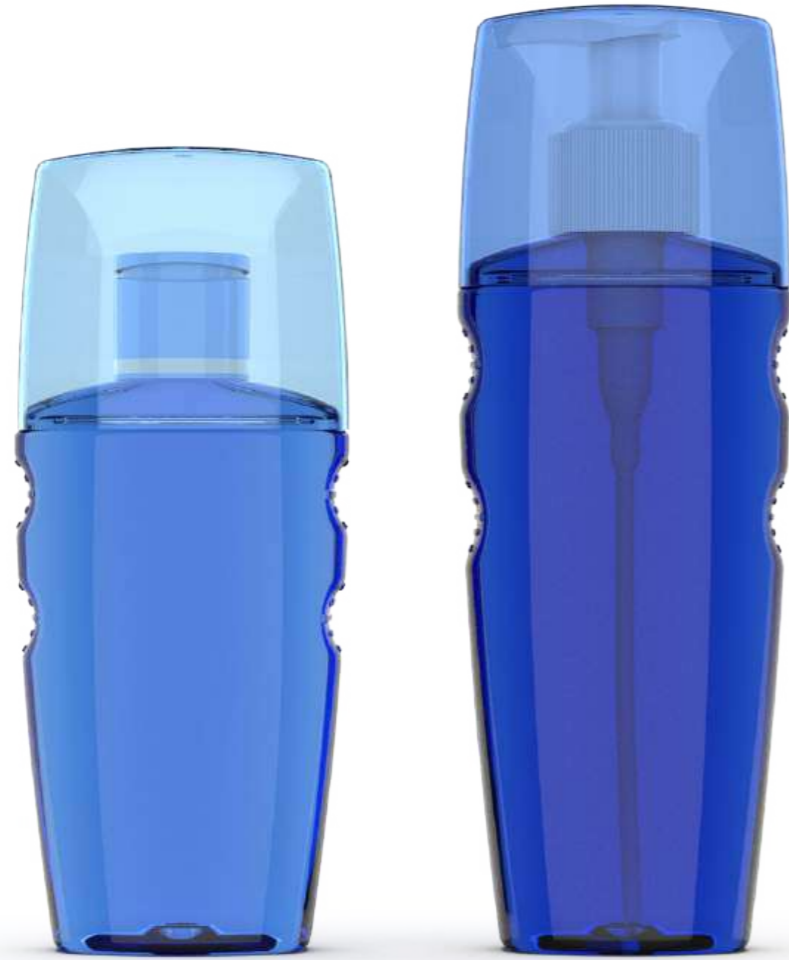

CAP - FLIP-TOP

FLEXI-CAP
C4300

SOLAR-CAP
C4400

MIRA-CAP
C4000

WIDE-CAP
C4600

Item Code	ml	Material	g	H mm	w mm		
F5400	150	PET/RPET	18	130	67	24/410	screw-on
F5500	200	PET/RPET	20	160	67	24/410	screw-on

CAP - FLIP-TOP